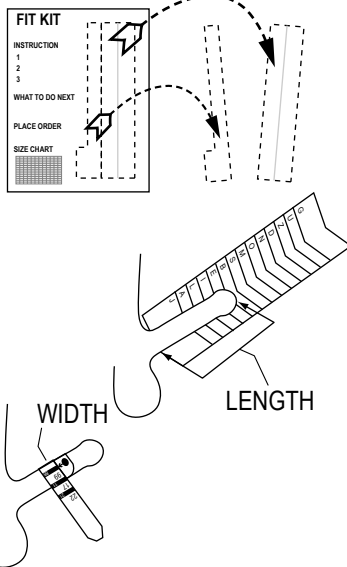

Introducing **TheyFit™**, the world's first sized-to-fit condom line in 70 custom fit size for maximum pleasure & safety.

To find your ideal condom, follow the instructions below to measure your Johnson and identify your custom size.

INSTRUCTIONS:

- 1** Cut on dotted lines to remove and separate alphabetical length measurement from numeric width measurement
- 2** Crease length measurement strip down center to create a V-like shape. Place erect penis down center only as far as condom would unroll to find your letter
- 3** Next, wrap numeric fit strip around middle of erection to find your corresponding number.

WHAT TO DO NEXT:

Refer to the Fit Kit Chart below to find your individual condom size! Your custom fit is shown where your alphabetical length row meets your numeric width column. If you find that your size has an arrow in the box, follow the arrow to the next best size. If your size box is empty, please call us for additional assistance. Please note: your "custom size" as determined by this Kit is a suggested size. You may want to choose a slightly different size based on your individual preference.

Sampson Store® FitKit™

MEASURE LENGTH
80mm

MEASURE WIDTH at ARROW

HERE

Place under erection only down as far as condom would unroll

Measurement begins at this line, cut before using.

Please be careful when using this Fit Kit. Watch out for paper cuts! User assumes all risk of bodily injury associated with usage.